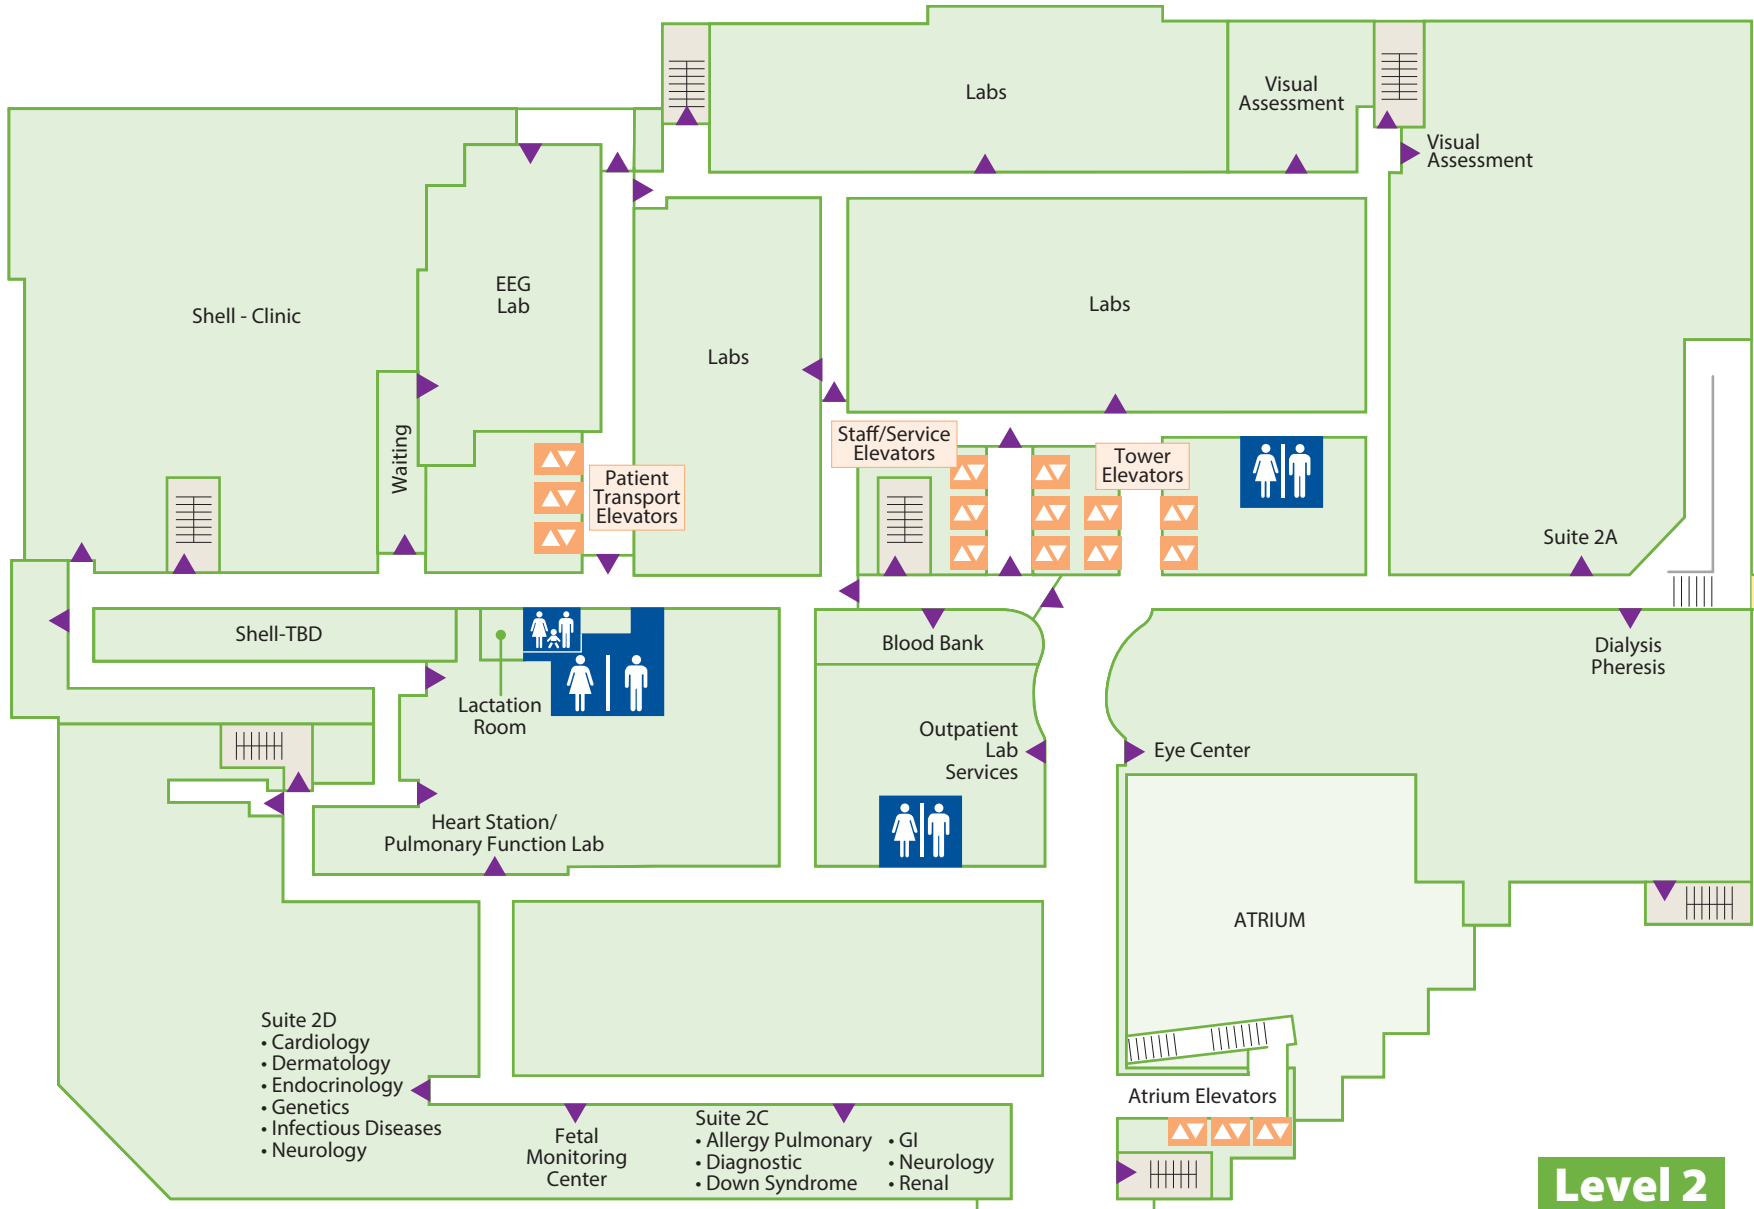

PARKVIEW PLACE

KINGSHIGHWAY BLVD

Pedestrian Link to Barnes-Jewish Parkway Tower  
 Center for Advanced Medicine  
 Siteman Cancer Center

Pedestrian Link to Barnes-Jewish Plaza Tower

**Level 2**

**MAP KEY**

- Entrance
- Information

CHILDREN'S PLACE

Security

Bridge to Visitor Parking Garage

- Parking Payment Kiosk
- Purina Family Pet Center
- Restrooms

**Children's**  
 HOSPITAL • ST. LOUIS  
 BJC HealthCare